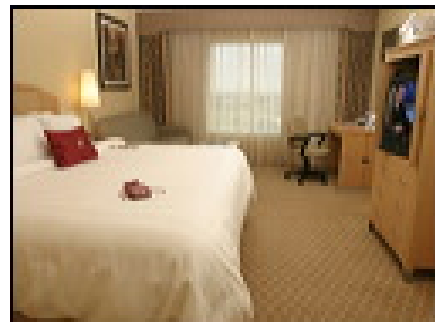

## ORLANDO UNIVERSAL

UCF -Rosen College of Hospitality Management

**Standard room rates starting at \$119.00 + tax.**

- 15-story high rise hotel with 400 luxury guest rooms; two queen size beds offering mini fridge and microwave or, rooms with Kings size beds. Junior Suites also available.
- Arcanjo's Bistro Restaurant open for breakfast and dinner offers contemporary American and Latin cuisine.
- The Market Café serves Starbucks Coffee, deli-style selections for snack-in or takeout.
- Chat's Lounge open from 11:00 am until midnight.
- Heated outdoor pool and whirlpool
- Fitness center with state-of-the-art equipment and his and hers locker rooms.
- Game room and Gift Shop.
- Priority Club Lounge – offers free continental breakfast, free internet service, evening social with free drinks and appetizers.
- Pick-up station for the I-Ride Trolley and complimentary shuttle transportation to Universal Orlando, Sea World, Walt Disney World and Wet'n Wild.